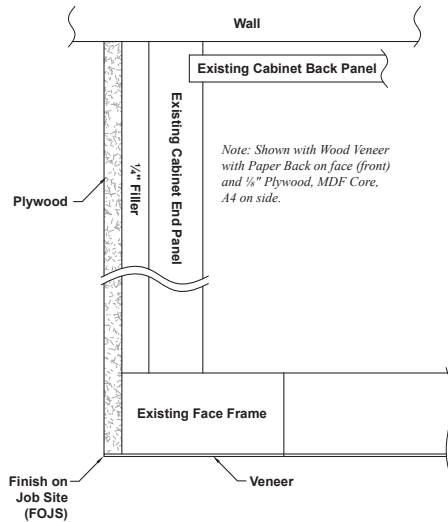

Hinge (1/2" Overlay)

Material/Product: Salice-Excen-Three Compact Face Frame Hinge, Press-In Dowel
• WCI Item #: 160697 / Salice Item #: CSR3799XR
Soft Close: Smove Soft Close for Compact Face Frame Hinge-Right Hand Mounting
• WCI Item #: 160712 / Salice Item #: DOUROG

Drawer Front (11 1/2"W x 6"H)

(*Knob/Pulls Not Included)

Material/Product: Style 34SQA - Slab
Wood Species/Grade: Cherry-Natural/Standard Grade
Profiles: D17
Finish: Nutmeg Wiping Stain

Drawer Box (10 1/8"W x 18"D x 2 3/4"H)

Material/Product: Style 100HB (Half Blind Dovetail) Assembled Drawer Box
Wood Species/Grade: 5/8" Solid Maple-Hard/Soft Mix-Budget Grade
Top Edge: TE4
Bottom Panel Material: 1/4" MDF Core Plywood, Maple-Hard-PS-Budget Grade
Bottom Panel Grain Direction: Random
Bottom Panel Placement: 13mm
Options: NHH1 (Notch & Hook Hole Combination)
Finish: Natural/Clear Coat (no stain) - Water Based

Drawer Slides

Material/Product: Salice Full Extension, Under Mount, Soft Close Drawer Slide
• WCI Item #: 160720 (18") / Salice Item #: A7555/457CP6 (Futura, 18")
Front Locking Clips
• WCI Item #: 160722 (pair) / Salice Item #: A710.610
Rear Mounting Brackets
• WCI Item #: 160723 (2") / Salice Item #: AGSKXC5 (2")

Countertop

Material/Product: Post Formed Plastic Laminate
Pattern: Wilsonart #4905-38 Spicewood Springs

Refacing Method 101 (RM101)

Upper Unit